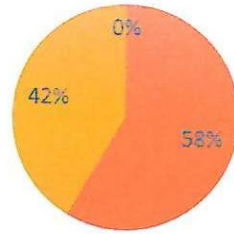

Strongly Agree Agree Neutral Disagree Strongly Disagree